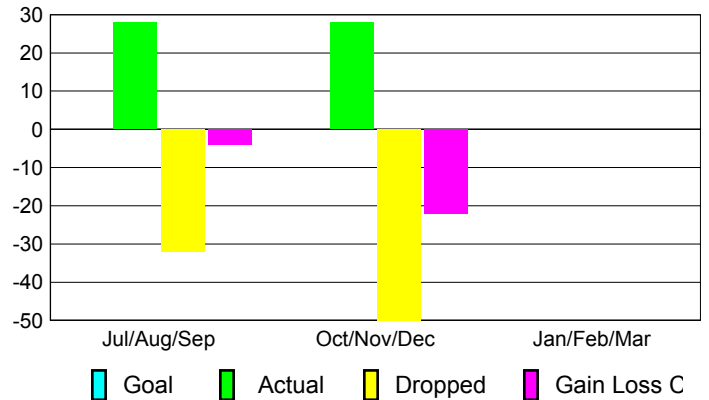

Membership Results 2012-2013

Goal, New, Dropped, Gain/Loss

Comparison of Membership Gain/Loss

Current Year Compared to the Previous Year