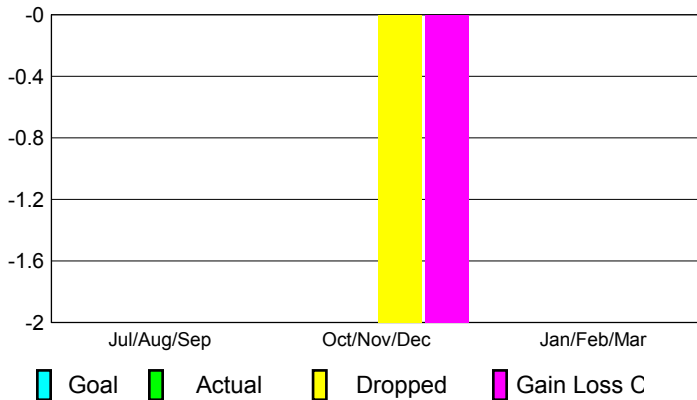

2012-2013 GMT Reports for District (or Undistricted) **District 18 A**

GMT: **CARL HARRELL**

Location: **GEORGIA**

GMT CA: **1**

CLUBS

Club Results
2012-2013

Clubs
2011-2012

Month	New Club Goal	Actual New Clubs	Actual Dropped Clubs	Gain/Loss of Clubs	Gain/Loss of Clubs
Jul/Aug/Sep	0	0	0	0	0
Oct/Nov/Dec	0	0	-2	-2	0
Jan/Feb/Mar	0	0	0	0	0
Totals	0	0	-2	-2	0

Club Results 2012-2013

Goal, New, Dropped, Gain/Loss

Comparison of Club Gain/Loss

Current Year Compared to the Previous Year

YTD Status Quo Clubs 2012-2013

Status Quo Clubs Compared to Status Quo Members

MEMBERSHIP