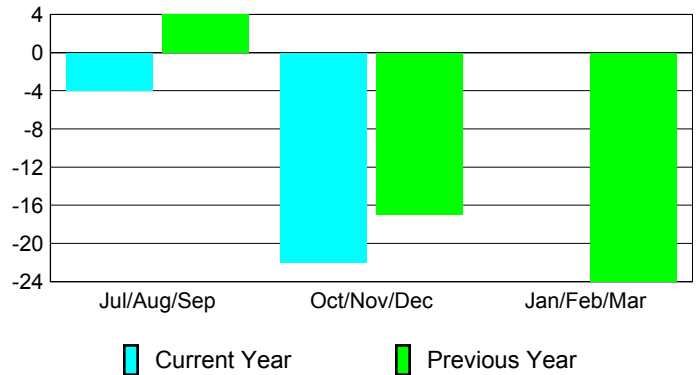

Membership Results
2012-2013

Membership
2011-2012

Month	Net Memb Goal	Actual New Memb	Actual Dropped Memb	Gain/Loss of Memb	Gain/Loss of Memb
Jul/Aug/Sep	0	28	-32	-4	4
Oct/Nov/Dec	0	28	-50	-22	-17
Jan/Feb/Mar	0	0	0	0	-24
Totals	0	56	-82	-26	-37

Membership Results 2012-2013

Goal, New, Dropped, Gain/Loss

Comparison of Membership Gain/Loss

Current Year Compared to the Previous Year

Gender Comparison 2012-2013

Jan/Feb/Mar

Male

Female