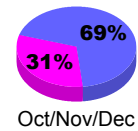

Membership Results
2012-2013

Membership
2011-2012

Month	Net Memb Goal	Actual New Memb	Actual Dropped Memb	Gain/Loss of Memb	Gain/Loss of Memb
Jul/Aug/Sep	0	28	-32	-4	4
Oct/Nov/Dec	0	28	-50	-22	-17
Jan/Feb/Mar	0	0	0	0	-24
Totals	0	56	-82	-26	-37

Membership Results 2012-2013

Goal, New, Dropped, Gain/Loss

Comparison of Membership Gain/Loss

Current Year Compared to the Previous Year

Gender Comparison 2012-2013

Jan/Feb/Mar

Male

Female